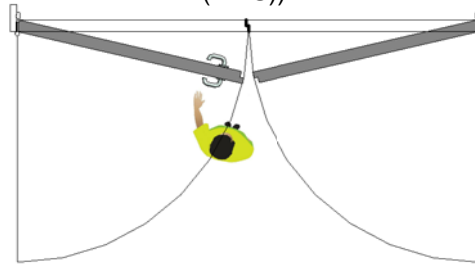

## SINGLE LEAF

Left-Hand Pull

Right-Hand Pull

Standing Position

## DOUBLE LEAF (EQUAL PAIR) (Square meeting stiles (SMS). R/H pull as standard)

Left-Hand Pull (Rebated Meeting Stiles (RMS))

Right-Hand Pull (Rebated Meeting Stiles (RMS))

## DOUBLE LEAF (UNEQUAL PAIR) (Square meeting stiles. R/H pull as standard (RMS))

Left-Hand Pull

Right-Hand Pull