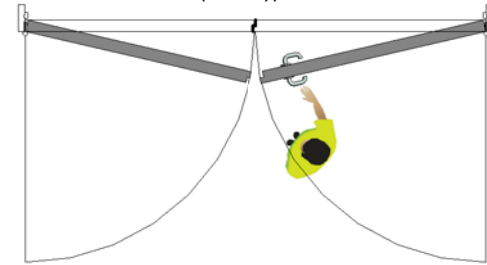

## SINGLE LEAF

Left-Hand Pull

Right-Hand Pull

Standing Position

## DOUBLE LEAF (EQUAL PAIR) (Square meeting stiles (SMS). R/H pull as standard)

Left-Hand Pull (Rebated Meeting Stiles (RMS))

Right-Hand Pull (Rebated Meeting Stiles (RMS))

## DOUBLE LEAF (UNEQUAL PAIR) (Square meeting stiles. R/H pull as standard (RMS))

Left-Hand Pull

Right-Hand Pull