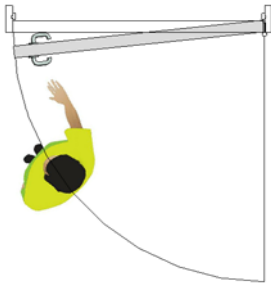

# DOORSET HANDINGS

## SINGLE LEAF

Left-Hand Pull

Right-Hand Pull

Standing Position

## DOUBLE LEAF (EQUAL PAIR) (Square meeting stiles (SMS). R/H pull as standard)

Left-Hand Pull (Rebated Meeting Stiles (RMS))

Right-Hand Pull (Rebated Meeting Stiles (RMS))

## DOUBLE LEAF (UNEQUAL PAIR) (Square meeting stiles. R/H pull as standard (RMS))

Left-Hand Pull

Right-Hand Pull