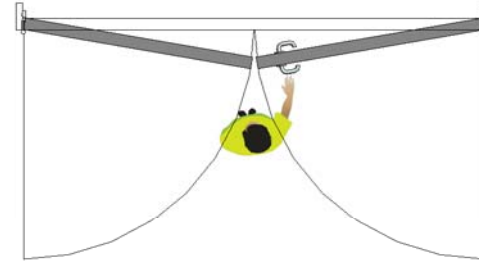

## SINGLE LEAF

Left-Hand Pull

Right-Hand Pull

Standing Position

## DOUBLE LEAF (EQUAL PAIR) (Square meeting stiles (SMS). R/H pull as standard)

Left-Hand Pull (Rebated Meeting Stiles (RMS))

Right-Hand Pull (Rebated Meeting Stiles (RMS))

## DOUBLE LEAF (UNEQUAL PAIR) (Square meeting stiles. R/H pull as standard (RMS))

Left-Hand Pull

Right-Hand Pull