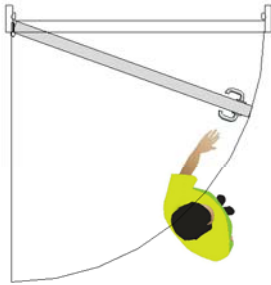

# DOORSET HANDINGS

## SINGLE LEAF

Left-Hand Pull

Right-Hand Pull

Standing Position

## DOUBLE LEAF (EQUAL PAIR) (Square meeting stiles (SMS). R/H pull as standard)

Left-Hand Pull (Rebated Meeting Stiles (RMS))

Right-Hand Pull (Rebated Meeting Stiles (RMS))

## DOUBLE LEAF (UNEQUAL PAIR) (Square meeting stiles. R/H pull as standard (RMS))

Left-Hand Pull

Right-Hand Pull